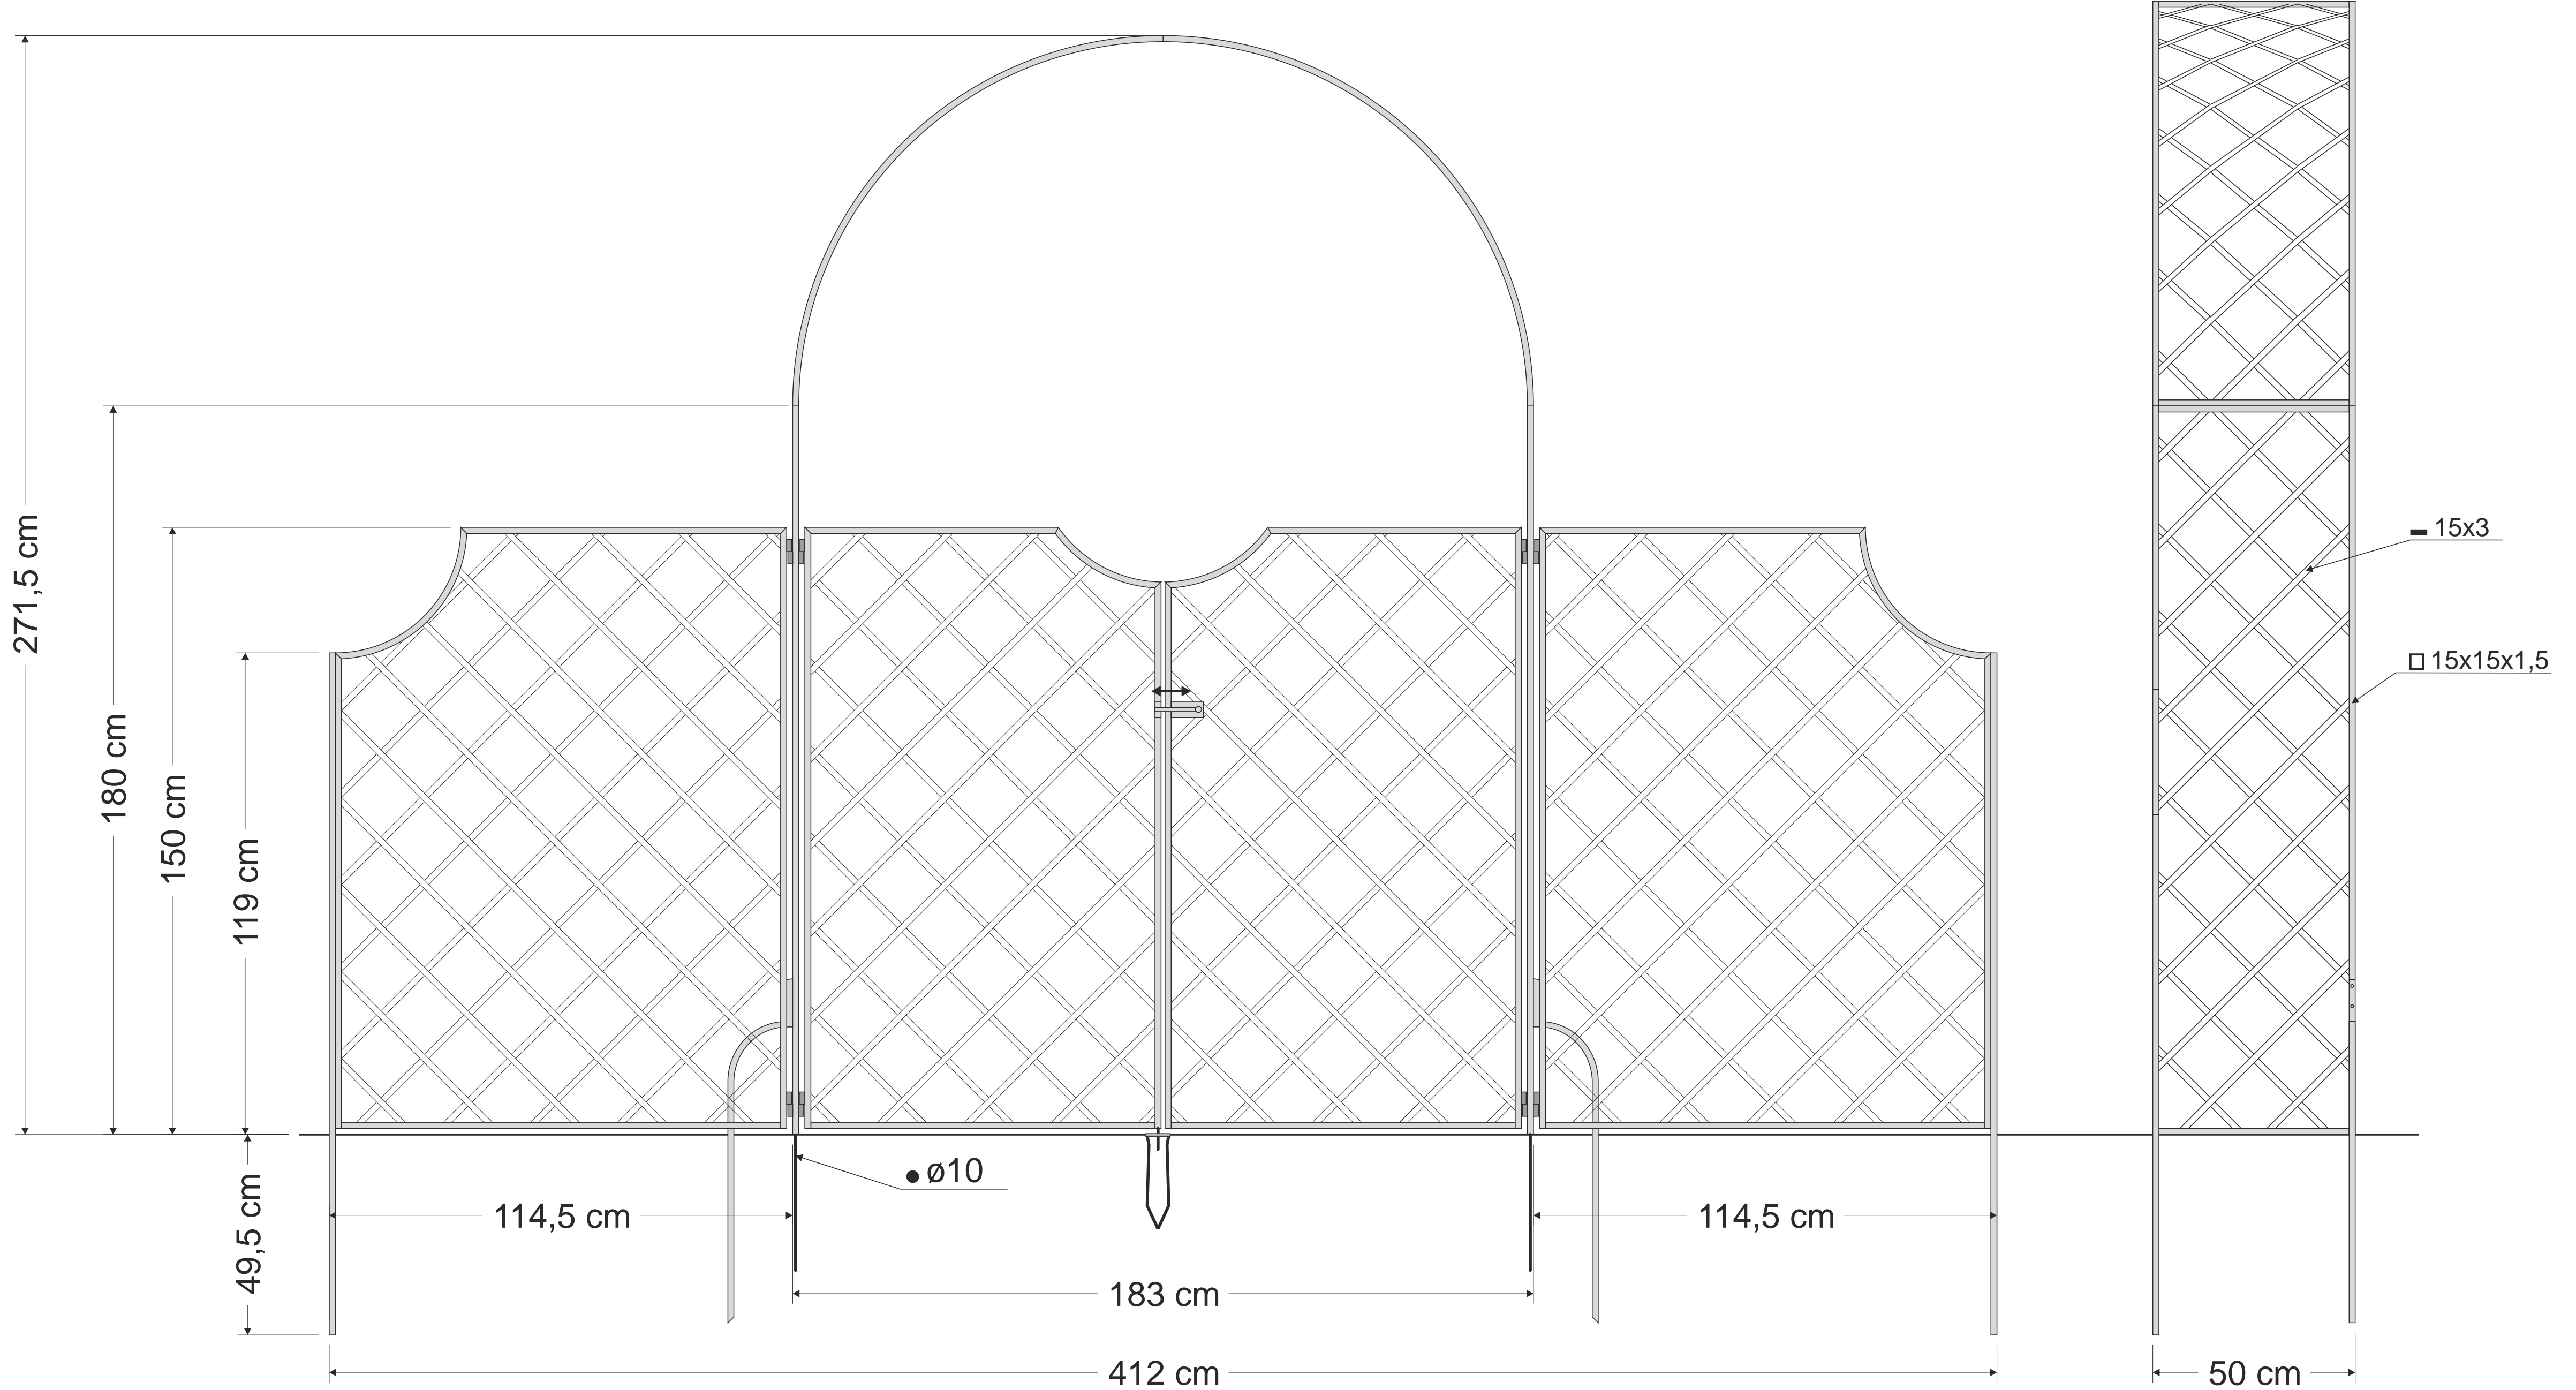

R5-180-CTZ

central fixing spike (opened)

central fixing spike (closed)

latch

hinge