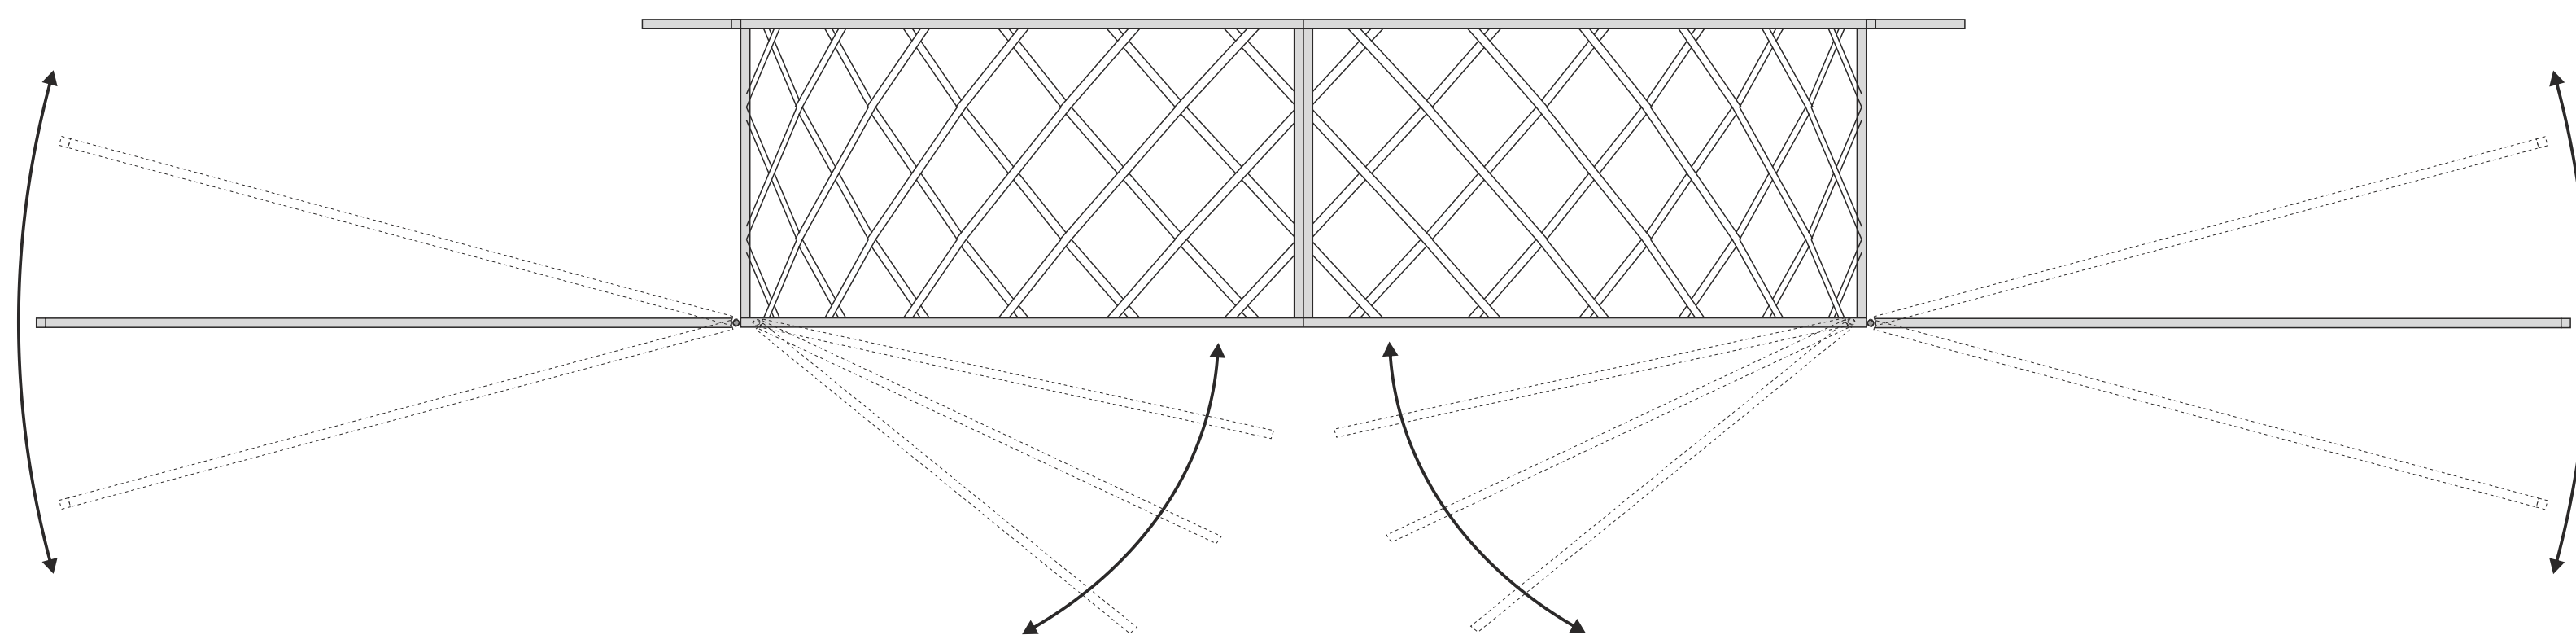

R5-180-CTZ

central fixing spike (opened)

central fixing spike (closed)

latch

hinge